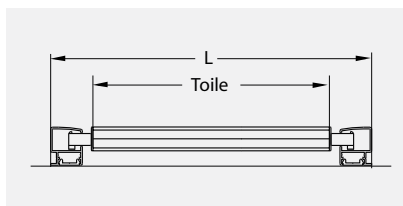

Coupe horizontale

Guidage coulisses